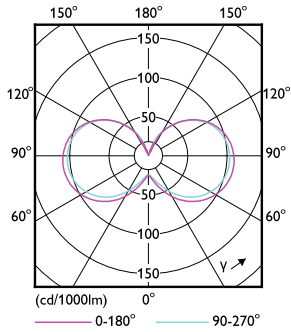

Product data

General Information	
Cap base	G9 [G9]
EU RoHS compliant	Yes
Nominal lifetime (nom.)	15000 h
Switching cycle	50,000X
Technical type	2.6-25W
	Sphere
Light Technical	
Colour Code	827 [CCT of 2,700 K]
Beam Angle (Nom)	300 °
Luminous flux (nom.)	300 lm
Colour designation	Warm white (WW)
Correlated Colour Temperature (Nom)	2700 K
Luminous efficacy (rated) (nom.)	115.00 lm/W
Colour consistency	<6
Colour rendering index (nom.)	80
LLMF at end of nominal lifetime (nom.)	70 %

Product	D	C
CorePro LEDcapsuleMV 2.6-25W G9 827 D	15 mm	52 mm

Photometric data

LEDcapsule MV 2,6W G9 827

LEDcapsule MV 2,6W G9 827

CorePro LEDcapsule MV

Photometric data

LEDcapsule MV 2,6W G9

Lifetime