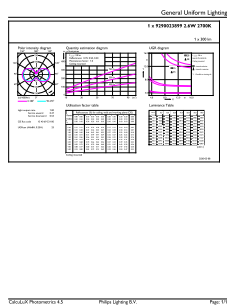

Product data

General Information	
Cap base	G9 [G9]
EU RoHS compliant	Yes
Nominal lifetime (nom.)	15000 h
Switching cycle	50,000X
Technical type	2.6-25W
	Sphere
Light Technical	
Colour Code	827 [CCT of 2,700 K]
Beam Angle (Nom)	300 °
Luminous flux (nom.)	300 lm
Colour designation	Warm white (WW)
Correlated Colour Temperature (Nom)	2700 K
Luminous efficacy (rated) (nom.)	115.00 lm/W
Colour consistency	<6
Colour rendering index (nom.)	80
LLMF at end of nominal lifetime (nom.)	70 %

EAN/UPC – product	8718699766696
Order code	76669600
SAP numerator – quantity per pack	1
Numerator – packs per outer box	12
SAP material	929002389902
SAP net weight (piece)	0.012 kg

Dimensional drawing

CorePro LEDcapsuleMV 2.6-25W G9 827 D

Product	D	C
CorePro LEDcapsuleMV 2.6-25W G9 827 D	15 mm	52 mm

Photometric data

LEDcapsule MV 2,6W G9 827

LEDcapsule MV 2,6W G9 827

CorePro LEDcapsule MV

Photometric data

LEDcapsule MV 2,6W G9

Lifetime