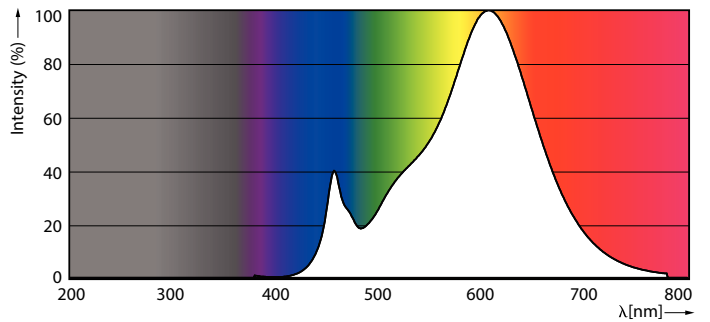

LEDcapsule MV 2,6W G9 827