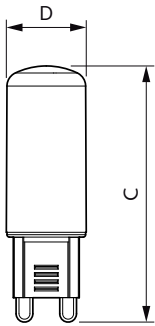

CorePro LEDcapsule MV

Approval and Application

Energy Efficiency Class	E
Suitable for accent lighting	No
Energy consumption kWh/1,000 hours	3 kWh
	374868

Product Data

Full product code	871869976669600
Order product name	CorePro LEDcapsuleMV 2.6-25W G9 827 D

EAN/UPC – product	8718699766696
Order code	76669600
SAP numerator – quantity per pack	1
Numerator – packs per outer box	12
SAP material	929002389902
SAP net weight (piece)	0.012 kg

Dimensional drawing

CorePro LEDcapsuleMV 2.6-25W G9 827 D

Product	D	C
CorePro LEDcapsuleMV 2.6-25W G9 827 D	15 mm	52 mm